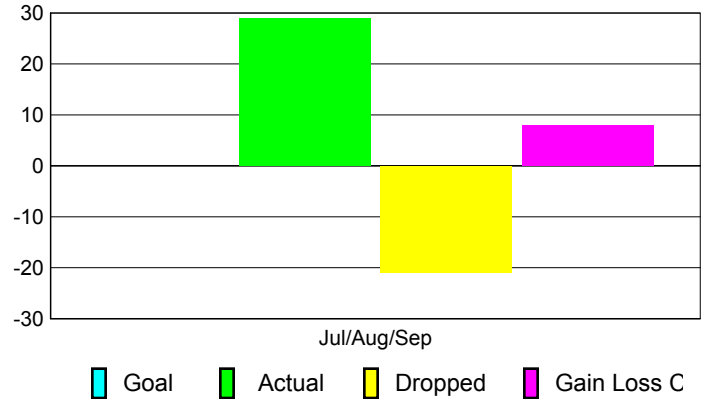

Membership Results 2010-2011

Goal, New, Dropped, Gain/Loss